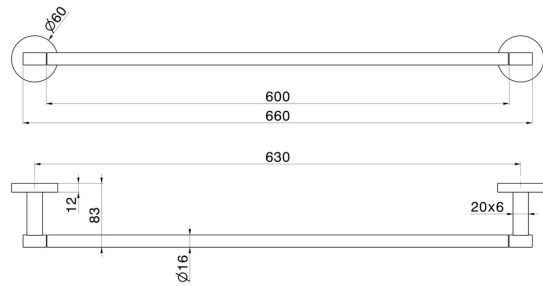

# X-STEEL ACCESSORIES

**73229X.59.064**

Long towel rail, 60 cm - finish PVD Brushed Gun Metal

PVD Brushed Gun Metal

## FEATURES

---

Installation

**Wall mounted**

## TECHNICAL DRAWING

---

## **X-STEEL ACCESSORIES**

**73229X.59.064**

Long towel rail, 60 cm - finish PVD Brushed Gun Metal