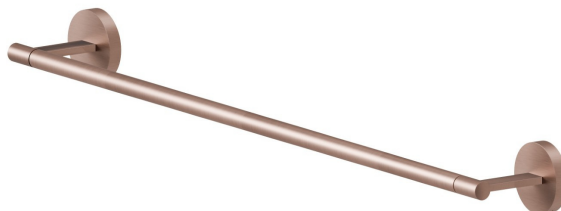

# X-STEEL ACCESSORIES

**73229X.59.067**

Long towel rail, 60 cm - finish PVD Brushed Copper Bronze

PVD Brushed Copper Bronze

## FEATURES

---

Installation

**Wall mounted**

## X-STEEL ACCESSORIES

**73229X.59.067**

Long towel rail, 60 cm - finish PVD Brushed Copper Bronze

**59.097**

finish PVD Brushed Gold

**59.098**

finish PVD Brushed Pale Gold