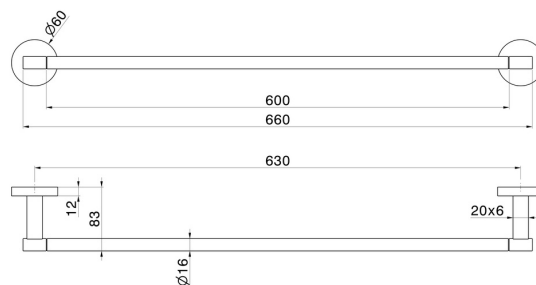

# X-STEEL ACCESSORIES

**73229X.59.067**

Long towel rail, 60 cm - finish PVD Brushed Copper Bronze

PVD Brushed Copper Bronze

## FEATURES

---

Installation

**Wall mounted**

## TECHNICAL DRAWING

---

## X-STEEL ACCESSORIES

**73229X.59.067**

Long towel rail, 60 cm - finish PVD Brushed Copper Bronze