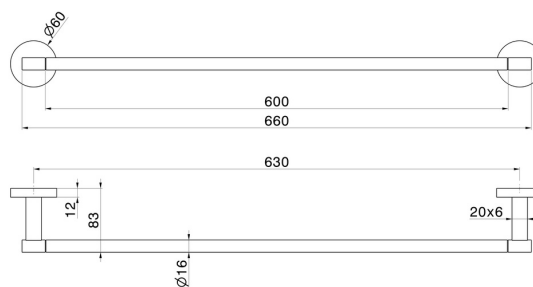

X-STEEL ACCESSORIES

73229X.59.097

Long towel rail, 60 cm - finish PVD Brushed Gold

PVD Brushed Gold

FEATURES

Installation

Wall mounted

TECHNICAL DRAWING

X-STEEL ACCESSORIES

73229X.59.097

Long towel rail, 60 cm - finish PVD Brushed Gold

AVAILABLE FINISHES

59.097

PVD Brushed Gold

50.050

finish Stainless Steel