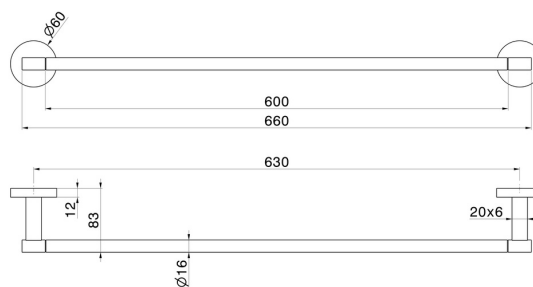

# X-STEEL ACCESSORIES

**73229X.59.098**

Long towel rail, 60 cm - finish PVD Brushed Pale Gold

PVD Brushed Pale Gold

## FEATURES

---

Installation

**Wall mounted**

## TECHNICAL DRAWING

---

## **X-STEEL ACCESSORIES**

**73229X.59.098**

Long towel rail, 60 cm - finish PVD Brushed Pale Gold