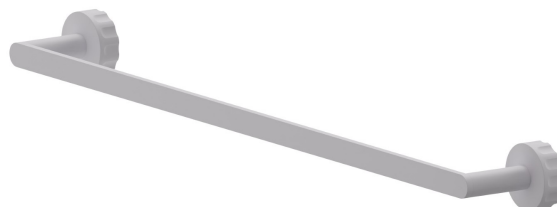

IONIKA ACCESSORIES

73529.01.014

Long towel rail, 60 cm - finish Matt White

FEATURES

Installation

Wall mounted

TECHNICAL DRAWING

IONIKA ACCESSORIES

73529.01.014

Long towel rail, 60 cm - finish Matt White

AVAILABLE FINISHES

01.014

Matt White

01.093

finish Matt Black

21.018