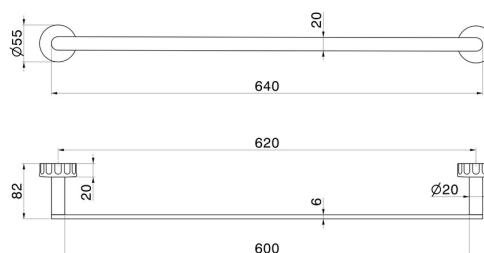

IONIKA ACCESSORIES

73529.01.014

Long towel rail, 60 cm - finish Matt White

FEATURES

Installation

Wall mounted

TECHNICAL DRAWING

IONIKA ACCESSORIES

73529.01.014

Long towel rail, 60 cm - finish Matt White

AVAILABLE FINISHES

01.014

Matt White

01.093

finish Matt Black

21.018