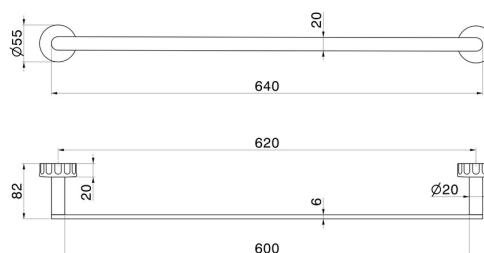

## TECHNICAL DRAWING

---

## IONIKA ACCESSORIES

**73529.01.093**

Long towel rail, 60 cm - finish Matt Black