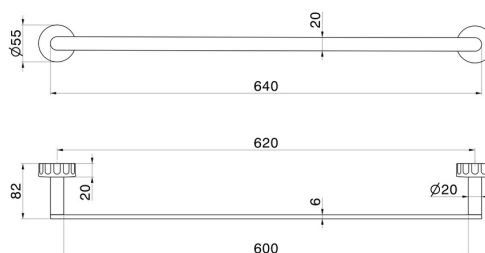

IONIKA ACCESSORIES

73529.21.018

Long towel rail, 60 cm - finish Chrome

Chrome

FEATURES

Installation

Wall mounted

TECHNICAL DRAWING

IONIKA ACCESSORIES

73529.21.018

Long towel rail, 60 cm - finish Chrome

AVAILABLE FINISHES

21.018

Chrome

01.014

finish Matt White