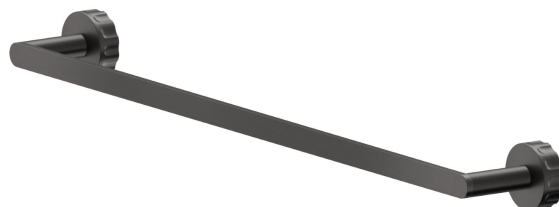

IONIKA ACCESSORIES

73529.59.064

Long towel rail, 60 cm - finish PVD Brushed Gun Metal

PVD Brushed Gun Metal

FEATURES

Installation

Wall mounted

TECHNICAL DRAWING

IONIKA ACCESSORIES

73529.59.064

Long towel rail, 60 cm - finish PVD Brushed Gun Metal

AVAILABLE FINISHES

59.064

PVD Brushed Gun Metal

01.014

finish Matt White

01.093

finish Matt Black

21.018

finish Chrome

59.066

finish PVD Brushed steel

59.067

finish PVD Brushed Copper Bronze

59.098

finish PVD Brushed Pale Gold

61.020

finish PVD Glossy Gold