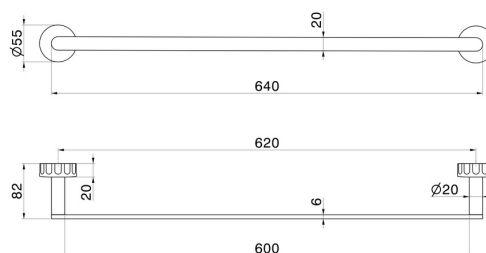

IONIKA ACCESSORIES

73529.59.064

Long towel rail, 60 cm - finish PVD Brushed Gun Metal

PVD Brushed Gun Metal

FEATURES

Installation

Wall mounted

TECHNICAL DRAWING

IONIKA ACCESSORIES

73529.59.064

Long towel rail, 60 cm - finish PVD Brushed Gun Metal

AVAILABLE FINISHES

59.064

PVD Brushed Gun Metal

01.014

finish Matt White