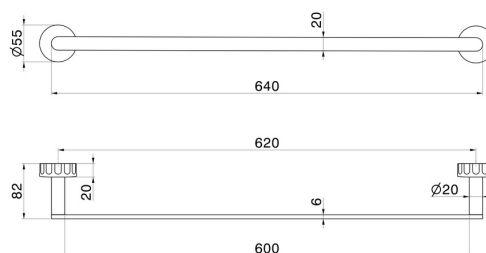

IONIKA ACCESSORIES

73529.59.066

Long towel rail, 60 cm - finish PVD Brushed steel

PVD Brushed steel

FEATURES

Installation

Wall mounted

TECHNICAL DRAWING

IONIKA ACCESSORIES

73529.59.066

Long towel rail, 60 cm - finish PVD Brushed steel

AVAILABLE FINISHES

59.066

PVD Brushed steel

01.014

finish Matt White