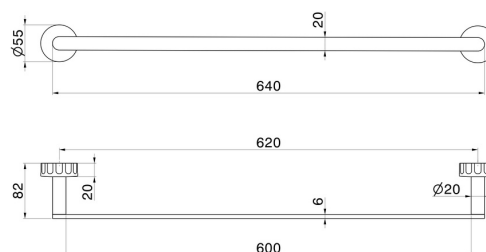

IONIKA ACCESSORIES

73529.59.067

Long towel rail, 60 cm - finish PVD Brushed Copper Bronze

PVD Brushed Copper Bronze

FEATURES

Installation

Wall mounted

TECHNICAL DRAWING

IONIKA ACCESSORIES

73529.59.067

Long towel rail, 60 cm - finish PVD Brushed Copper Bronze

AVAILABLE FINISHES

59.067

PVD Brushed Copper Bronze

01.014

finish Matt White