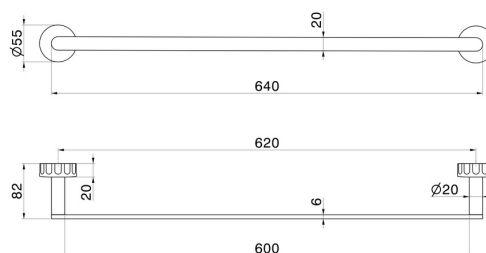

IONIKA ACCESSORIES

73529.59.098

Long towel rail, 60 cm - finish PVD Brushed Pale Gold

PVD Brushed Pale Gold

FEATURES

Installation

Wall mounted

TECHNICAL DRAWING

IONIKA ACCESSORIES

73529.59.098

Long towel rail, 60 cm - finish PVD Brushed Pale Gold

AVAILABLE FINISHES

59.098

PVD Brushed Pale Gold

01.014

finish Matt White