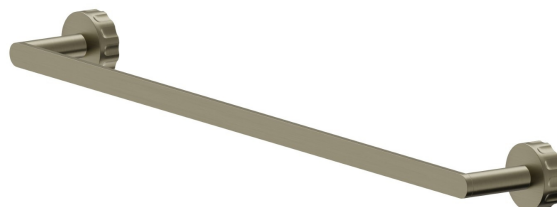

IONIKA ACCESSORIES

73529.59.098

Long towel rail, 60 cm - finish PVD Brushed Pale Gold

PVD Brushed Pale Gold

FEATURES

Installation

Wall mounted

TECHNICAL DRAWING

IONIKA ACCESSORIES

73529.59.098

Long towel rail, 60 cm - finish PVD Brushed Pale Gold

AVAILABLE FINISHES

59.098

PVD Brushed Pale Gold

01.014

finish Matt White

01.093

finish Matt Black

21.018

finish Chrome

59.064

finish PVD Brushed Gun Metal

59.066

finish PVD Brushed steel