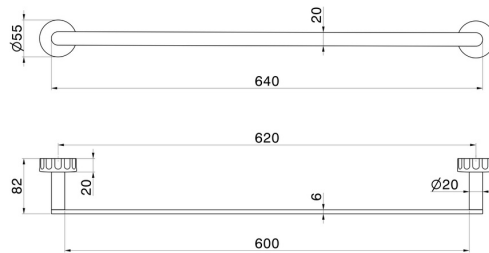

# IONIKA ACCESSORIES

73529.61.020

Long towel rail, 60 cm - finish PVD Glossy Gold

PVD Glossy Gold

## FEATURES

---

Installation

**Wall mounted**

## TECHNICAL DRAWING

---

## IONIKA ACCESSORIES

**73529.61.020**

Long towel rail, 60 cm - finish PVD Glossy Gold