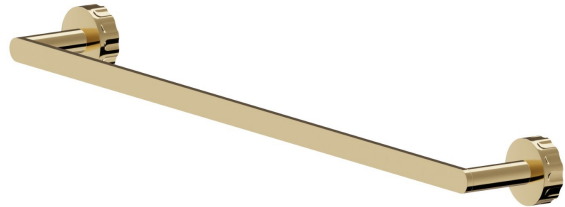

# IONIKA ACCESSORIES

73529.61.020

Long towel rail, 60 cm - finish PVD Glossy Gold

PVD Glossy Gold

## FEATURES

---

Installation

**Wall mounted**

## IONIKA ACCESSORIES

**73529.61.020**

Long towel rail, 60 cm - finish PVD Glossy Gold

**59.098**

finish PVD Brushed Pale Gold