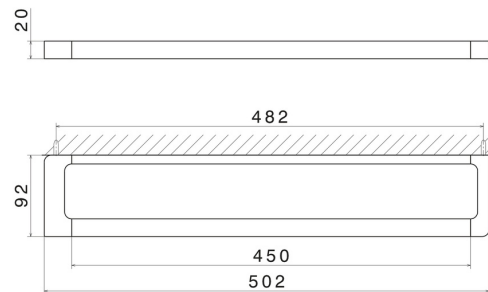

SQUARE ACCESSORIES

62928.01.014

Medium towel rail, 45 cm - finish Matt White

FEATURES

Installation

Wall mounted

TECHNICAL DRAWING

SQUARE ACCESSORIES

62928.01.014

Medium towel rail, 45 cm - finish Matt White

AVAILABLE FINISHES

01.014

Matt White

01.093

finish Matt Black

21.018