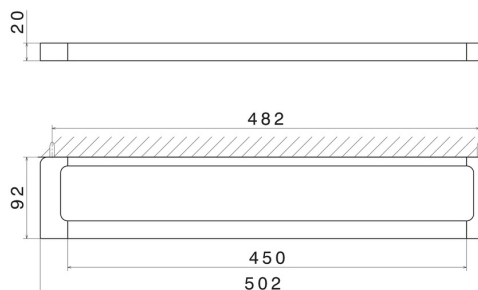

SQUARE ACCESSORIES

62928.01.093

Medium towel rail, 45 cm - finish Matt Black

Matt Black

FEATURES

Installation

Wall mounted

TECHNICAL DRAWING

SQUARE ACCESSORIES

62928.01.093

Medium towel rail, 45 cm - finish Matt Black

AVAILABLE FINISHES

01.093

Matt Black

01.014

finish Matt White