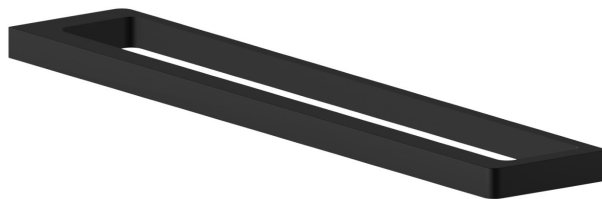

SQUARE ACCESSORIES

62928.01.093

Medium towel rail, 45 cm - finish Matt Black

Matt Black

FEATURES

Installation

Wall mounted

TECHNICAL DRAWING

SQUARE ACCESSORIES

62928.01.093

Medium towel rail, 45 cm - finish Matt Black

AVAILABLE FINISHES

01.093

Matt Black

01.014

finish Matt White