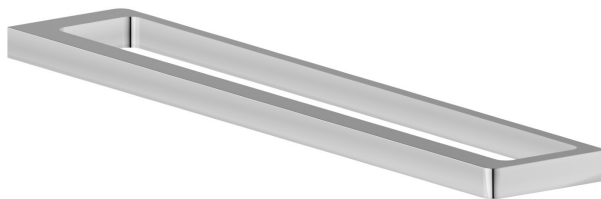

# SQUARE ACCESSORIES

**62928.21.018**

Medium towel rail, 45 cm - finish Chrome

Chrome

## FEATURES

---

Installation

**Wall mounted**

## SQUARE ACCESSORIES

**62928.21.018**

Medium towel rail, 45 cm - finish Chrome