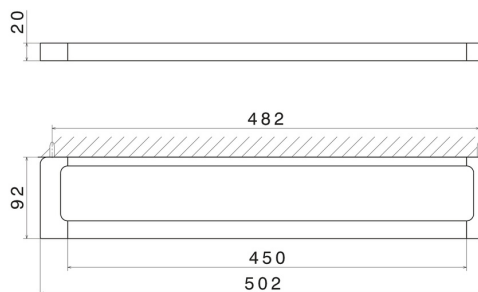

# SQUARE ACCESSORIES

**62928.58.061**

Medium towel rail, 45 cm - finish PVD Copper Bronze

PVD Copper Bronze

## TECHNICAL DRAWING

---