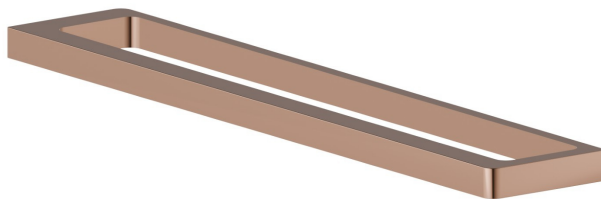

# SQUARE ACCESSORIES

**62928.58.061**

Medium towel rail, 45 cm - finish PVD Copper Bronze

PVD Copper Bronze

## FEATURES

---

Installation

**Wall mounted**

## SQUARE ACCESSORIES

**62928.58.061**

Medium towel rail, 45 cm - finish PVD Copper Bronze