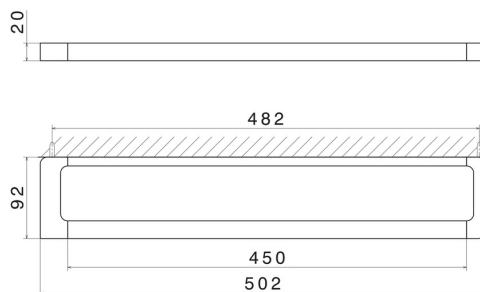

SQUARE ACCESSORIES

62928.58.063

Medium towel rail, 45 cm - finish PVD Gun Metal

PVD Gun Metal

FEATURES

Installation

Wall mounted

TECHNICAL DRAWING

SQUARE ACCESSORIES

62928.58.063

Medium towel rail, 45 cm - finish PVD Gun Metal

AVAILABLE FINISHES

58.063

PVD Gun Metal

01.014

finish Matt White