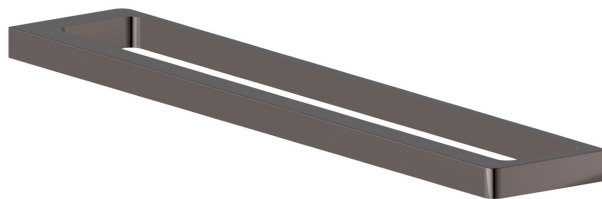

SQUARE ACCESSORIES

62928.58.063

Medium towel rail, 45 cm - finish PVD Gun Metal

PVD Gun Metal

FEATURES

Installation

Wall mounted

TECHNICAL DRAWING

SQUARE ACCESSORIES

62928.58.063

Medium towel rail, 45 cm - finish PVD Gun Metal

AVAILABLE FINISHES

58.063

PVD Gun Metal

01.014

finish Matt White