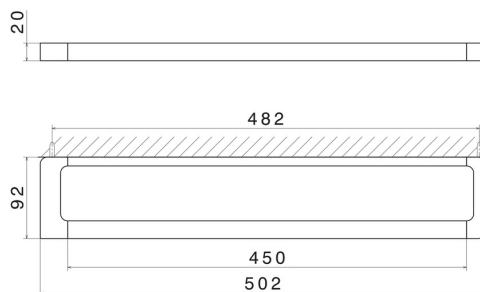

SQUARE ACCESSORIES

62928.59.064

Medium towel rail, 45 cm - finish PVD Brushed Gun Metal

PVD Brushed Gun Metal

FEATURES

Installation

Wall mounted

TECHNICAL DRAWING

SQUARE ACCESSORIES

62928.59.064

Medium towel rail, 45 cm - finish PVD Brushed Gun Metal

AVAILABLE FINISHES

59.064

PVD Brushed Gun Metal

01.014

finish Matt White