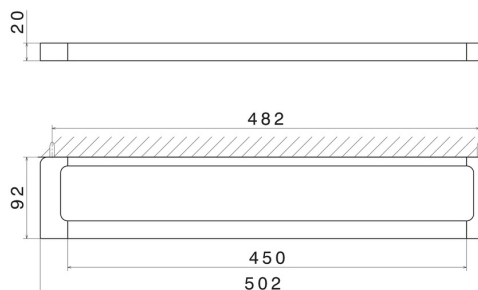

SQUARE ACCESSORIES

62928.59.066

Medium towel rail, 45 cm - finish PVD Brushed steel

PVD Brushed steel

FEATURES

Installation

Wall mounted

TECHNICAL DRAWING

SQUARE ACCESSORIES

62928.59.066

Medium towel rail, 45 cm - finish PVD Brushed steel

AVAILABLE FINISHES

59.066

PVD Brushed steel

01.014

finish Matt White