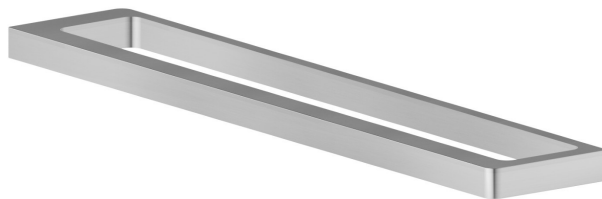

SQUARE ACCESSORIES

62928.59.066

Medium towel rail, 45 cm - finish PVD Brushed steel

PVD Brushed steel

FEATURES

Installation

Wall mounted

TECHNICAL DRAWING

SQUARE ACCESSORIES

62928.59.066

Medium towel rail, 45 cm - finish PVD Brushed steel

AVAILABLE FINISHES

59.066

PVD Brushed steel

01.014

finish Matt White