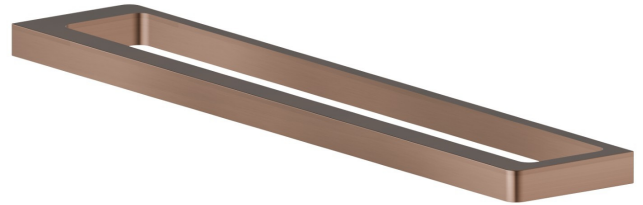

SQUARE ACCESSORIES

62928.59.067

Medium towel rail, 45 cm - finish PVD Brushed Copper Bronze

PVD Brushed Copper Bronze

FEATURES

Installation

Wall mounted

TECHNICAL DRAWING

SQUARE ACCESSORIES

62928.59.067

Medium towel rail, 45 cm - finish PVD Brushed Copper Bronze

AVAILABLE FINISHES

59.067

PVD Brushed Copper Bronze

01.014

finish Matt White