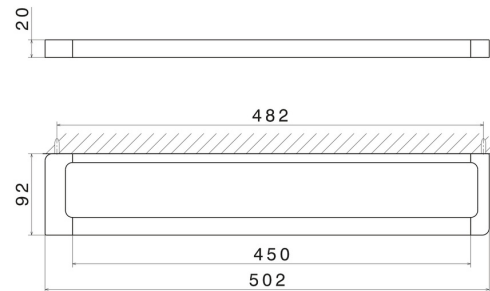

SQUARE ACCESSORIES

62928.59.067

Medium towel rail, 45 cm - finish PVD Brushed Copper Bronze

PVD Brushed Copper Bronze

FEATURES

Installation

Wall mounted

TECHNICAL DRAWING

SQUARE ACCESSORIES

62928.59.067

Medium towel rail, 45 cm - finish PVD Brushed Copper Bronze

AVAILABLE FINISHES

59.067

PVD Brushed Copper Bronze

01.014

finish Matt White