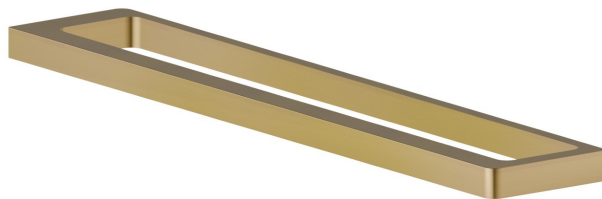

# SQUARE ACCESSORIES

62928.59.097

Medium towel rail, 45 cm - finish PVD Brushed Gold

PVD Brushed Gold

## FEATURES

---

Installation

**Wall mounted**

## SQUARE ACCESSORIES

**62928.59.097**

Medium towel rail, 45 cm - finish PVD Brushed Gold