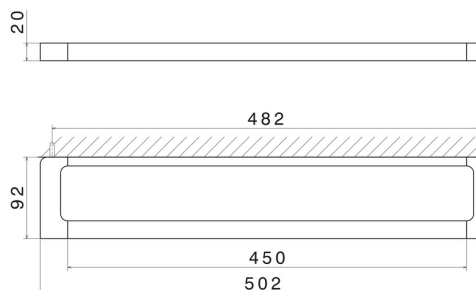

# SQUARE ACCESSORIES

62928.59.097

Medium towel rail, 45 cm - finish PVD Brushed Gold

PVD Brushed Gold

## TECHNICAL DRAWING

---

## SQUARE ACCESSORIES

**62928.59.097**

Medium towel rail, 45 cm - finish PVD Brushed Gold