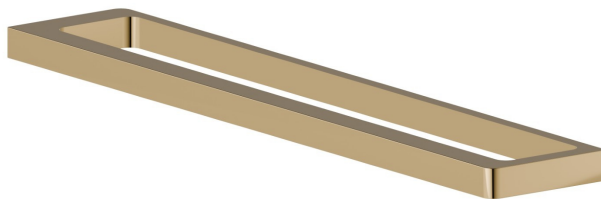

# SQUARE ACCESSORIES

**62928.61.020**

Medium towel rail, 45 cm - finish PVD Glossy Gold

PVD Glossy Gold

## FEATURES

---

Installation

**Wall mounted**

## SQUARE ACCESSORIES

**62928.61.020**

Medium towel rail, 45 cm - finish PVD Glossy Gold