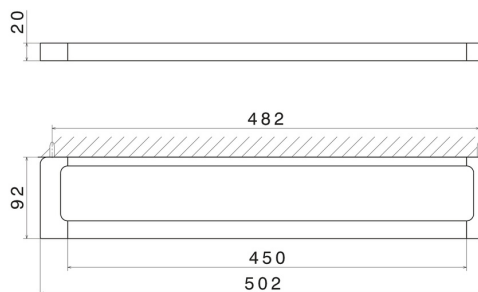

# SQUARE ACCESSORIES

**62928.61.020**

Medium towel rail, 45 cm - finish PVD Glossy Gold

PVD Glossy Gold

## TECHNICAL DRAWING

---