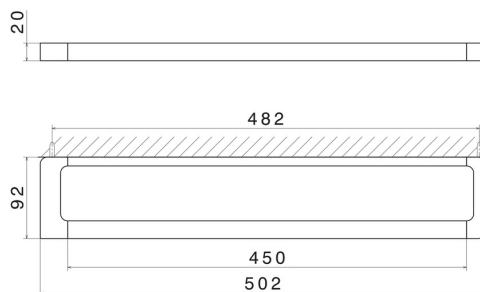

SQUARE ACCESSORIES

62928.M0.070

Medium towel rail, 45 cm - finish Titanium Satin

Titanium Satin

FEATURES

Installation

Wall mounted

TECHNICAL DRAWING

SQUARE ACCESSORIES

62928.M0.070

Medium towel rail, 45 cm - finish Titanium Satin

AVAILABLE FINISHES

M0.070

Titanium Satin

01.014

finish Matt White