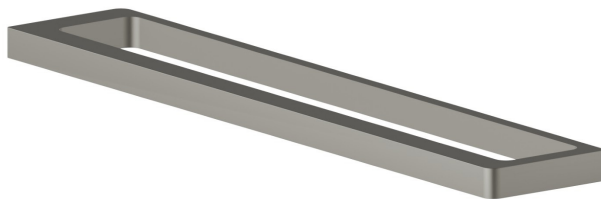

SQUARE ACCESSORIES

62928.M0.070

Medium towel rail, 45 cm - finish Titanium Satin

Titanium Satin

FEATURES

Installation

Wall mounted

TECHNICAL DRAWING

SQUARE ACCESSORIES

62928.M0.070

Medium towel rail, 45 cm - finish Titanium Satin

AVAILABLE FINISHES

M0.070

Titanium Satin

01.014

finish Matt White