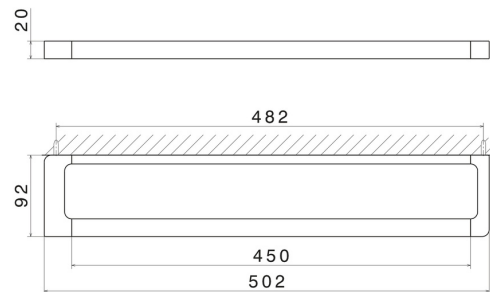

# SQUARE ACCESSORIES

**62928.M0.071**

Medium towel rail, 45 cm - finish Gold Satin

Gold Satin

## TECHNICAL DRAWING

---