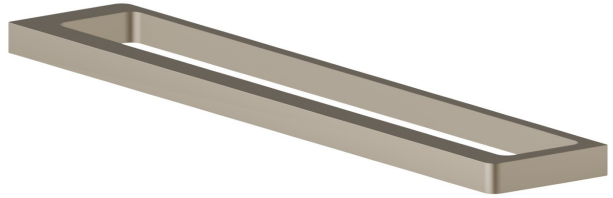

# SQUARE ACCESSORIES

**62928.M0.071**

Medium towel rail, 45 cm - finish Gold Satin

Gold Satin

## FEATURES

---

Installation

**Wall mounted**

## SQUARE ACCESSORIES

**62928.M0.071**

Medium towel rail, 45 cm - finish Gold Satin