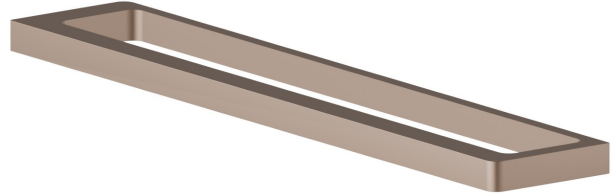

SQUARE ACCESSORIES

62928.M0.072

Medium towel rail, 45 cm - finish Copper Satin

Copper Satin

FEATURES

Installation

Wall mounted

TECHNICAL DRAWING

SQUARE ACCESSORIES

62928.M0.072

Medium towel rail, 45 cm - finish Copper Satin

AVAILABLE FINISHES

M0.072

Copper Satin

01.014

finish Matt White