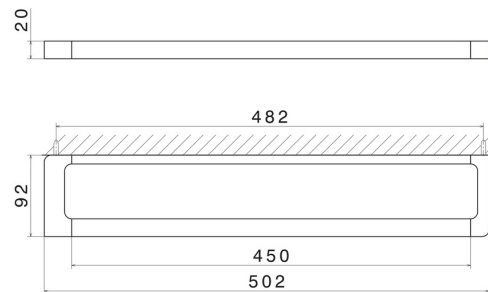

SQUARE ACCESSORIES

62928.M0.072

Medium towel rail, 45 cm - finish Copper Satin

Copper Satin

FEATURES

Installation

Wall mounted

TECHNICAL DRAWING

SQUARE ACCESSORIES

62928.M0.072

Medium towel rail, 45 cm - finish Copper Satin

AVAILABLE FINISHES

M0.072

Copper Satin

01.014

finish Matt White