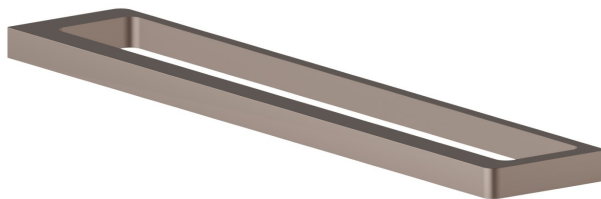

SQUARE ACCESSORIES

62928.M0.075

Medium towel rail, 45 cm - finish Copper Glossy

Copper Glossy

FEATURES

Installation

Wall mounted

TECHNICAL DRAWING

SQUARE ACCESSORIES

62928.M0.075

Medium towel rail, 45 cm - finish Copper Glossy

AVAILABLE FINISHES

M0.075

Copper Glossy

01.014

finish Matt White