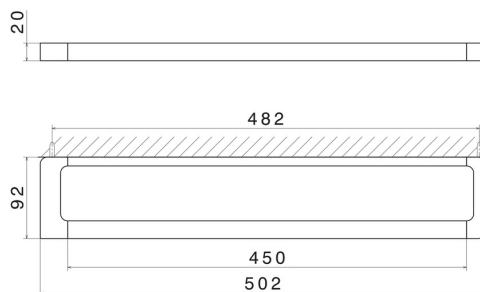

SQUARE ACCESSORIES

62928.M0.075

Medium towel rail, 45 cm - finish Copper Glossy

Copper Glossy

FEATURES

Installation

Wall mounted

TECHNICAL DRAWING

SQUARE ACCESSORIES

62928.M0.075

Medium towel rail, 45 cm - finish Copper Glossy

AVAILABLE FINISHES

M0.075

Copper Glossy

01.014

finish Matt White