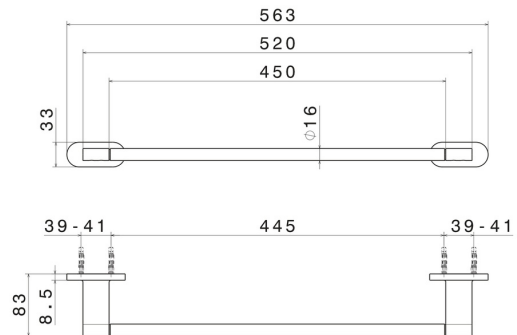

ROUND ACCESSORIES

67228.21.018

Medium towel rail, 45 cm - finish Chrome

Chrome

FEATURES

Installation

Wall mounted

TECHNICAL DRAWING

AR Preview
try it in your home

More Details
on our [website](#)

ROUND ACCESSORIES

67228.21.018

Medium towel rail, 45 cm - finish Chrome

AVAILABLE FINISHES

21.018

Chrome