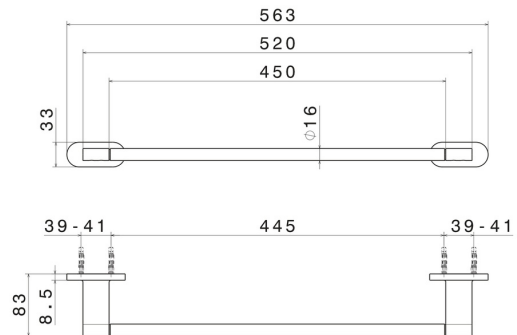

ROUND ACCESSORIES

67228.58.061

Medium towel rail, 45 cm - finish PVD Copper Bronze

PVD Copper Bronze

FEATURES

Installation

Wall mounted

TECHNICAL DRAWING

AR Preview
try it in your home

More Details
on our [website](#)

ROUND ACCESSORIES

67228.58.061

Medium towel rail, 45 cm - finish PVD Copper Bronze

AVAILABLE FINISHES

58.061

PVD Copper Bronze