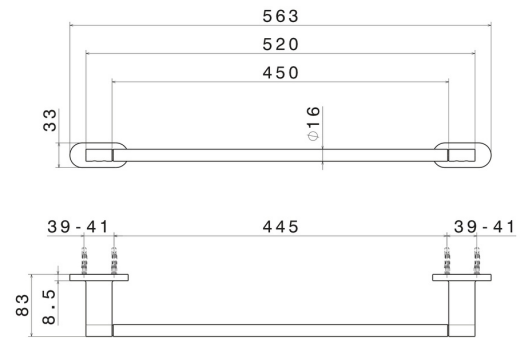

ROUND ACCESSORIES

67228.59.067

Medium towel rail, 45 cm - finish PVD Brushed Copper Bronze

PVD Brushed Copper Bronze

FEATURES

Installation

Wall mounted

TECHNICAL DRAWING

AR Preview
try it in your home

More Details
on our [website](#)

ROUND ACCESSORIES

67228.59.067

Medium towel rail, 45 cm - finish PVD Brushed Copper Bronze

AVAILABLE FINISHES

59.067

PVD Brushed Copper Bronze