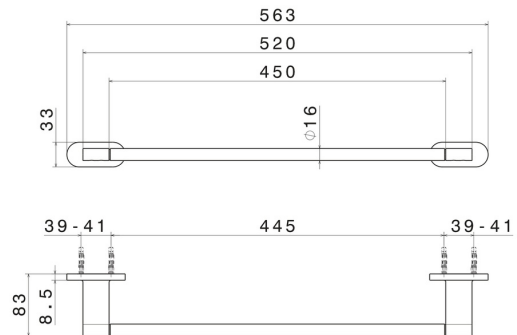

ROUND ACCESSORIES

67228.59.097

Medium towel rail, 45 cm - finish PVD Brushed Gold

PVD Brushed Gold

FEATURES

Installation

Wall mounted

TECHNICAL DRAWING

AR Preview
try it in your home

More Details
on our [website](#)

ROUND ACCESSORIES

67228.59.097

Medium towel rail, 45 cm - finish PVD Brushed Gold

AVAILABLE FINISHES

59.097

PVD Brushed Gold