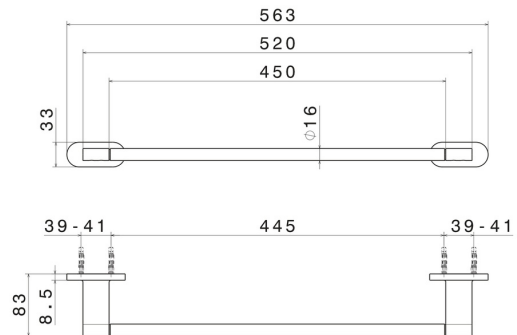

ROUND ACCESSORIES

67228.59.098

Medium towel rail, 45 cm - finish PVD Brushed Pale Gold

PVD Brushed Pale Gold

FEATURES

Installation

Wall mounted

TECHNICAL DRAWING

AR Preview
try it in your home

More Details
on our [website](#)

ROUND ACCESSORIES

67228.59.098

Medium towel rail, 45 cm - finish PVD Brushed Pale Gold

AVAILABLE FINISHES

59.098

PVD Brushed Pale Gold