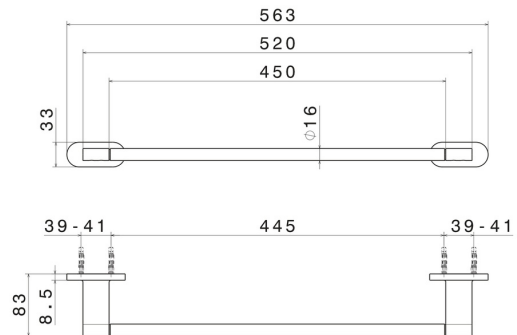

ROUND ACCESSORIES

67228.61.020

Medium towel rail, 45 cm - finish PVD Glossy Gold

PVD Glossy Gold

FEATURES

Installation

Wall mounted

TECHNICAL DRAWING

AR Preview
try it in your home

More Details
on our [website](#)

ROUND ACCESSORIES

67228.61.020

Medium towel rail, 45 cm - finish PVD Glossy Gold

AVAILABLE FINISHES

61.020

PVD Glossy Gold