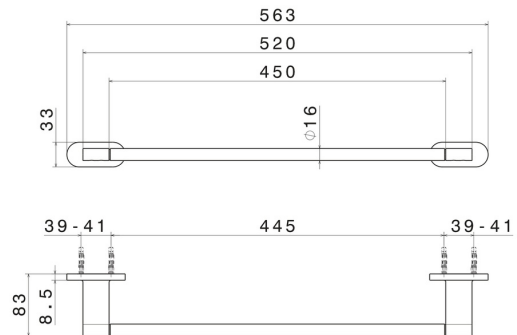

TECHNICAL DRAWING

AR Preview
try it in your home

More Details
on our [website](#)