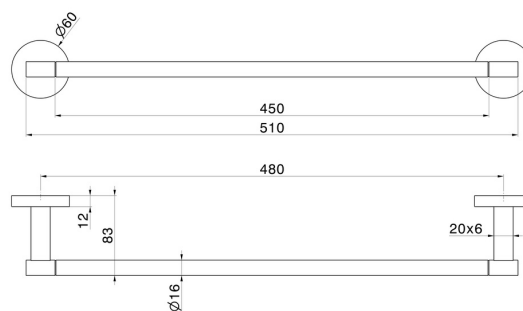

# X-STEEL ACCESSORIES

73228X.50.050

Medium towel rail, 45 cm - finish Stainless Steel

Stainless Steel

## FEATURES

---

Installation

**Wall mounted**

## TECHNICAL DRAWING

---

**X-STEEL ACCESSORIES**

**73228X.50.050**

Medium towel rail, 45 cm - finish Stainless Steel

**AVAILABLE FINISHES**

---

**50.050**