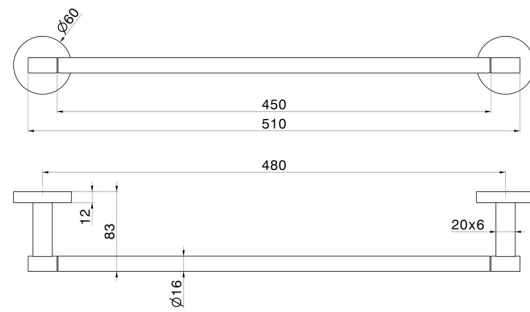

X-STEEL ACCESSORIES

73228X.59.064

Medium towel rail, 45 cm - finish PVD Brushed Gun Metal

PVD Brushed Gun Metal

FEATURES

Installation

Wall mounted

TECHNICAL DRAWING

X-STEEL ACCESSORIES

73228X.59.064

Medium towel rail, 45 cm - finish PVD Brushed Gun Metal

AVAILABLE FINISHES

59.064

PVD Brushed Gun Metal

50.050

finish Stainless Steel