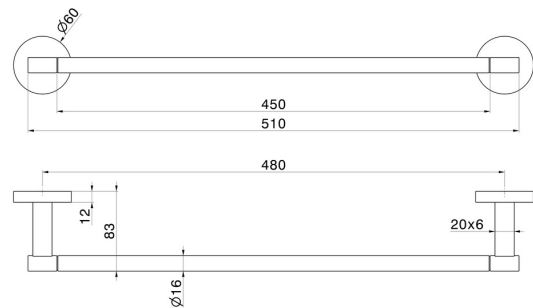

# X-STEEL ACCESSORIES

**73228X.59.067**

Medium towel rail, 45 cm - finish PVD Brushed Copper Bronze

PVD Brushed Copper Bronze

## FEATURES

---

Installation

**Wall mounted**

## TECHNICAL DRAWING

---

## X-STEEL ACCESSORIES

**73228X.59.067**

Medium towel rail, 45 cm - finish PVD Brushed Copper Bronze