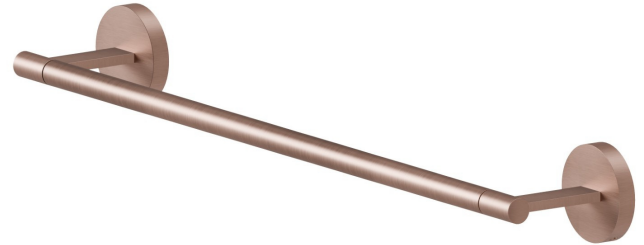

# X-STEEL ACCESSORIES

**73228X.59.067**

Medium towel rail, 45 cm - finish PVD Brushed Copper Bronze

PVD Brushed Copper Bronze

## FEATURES

---

Installation

**Wall mounted**

## X-STEEL ACCESSORIES

**73228X.59.067**

Medium towel rail, 45 cm - finish PVD Brushed Copper Bronze

**59.097**

finish PVD Brushed Gold

**59.098**

finish PVD Brushed Pale Gold