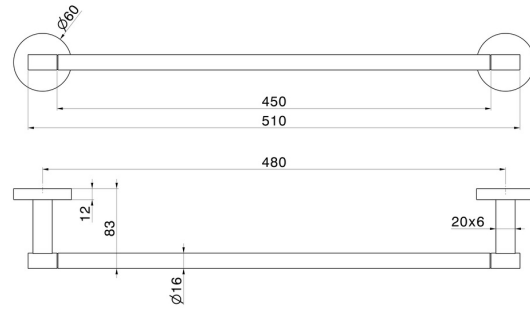

X-STEEL ACCESSORIES

73228X.59.097

Medium towel rail, 45 cm - finish PVD Brushed Gold

PVD Brushed Gold

FEATURES

Installation

Wall mounted

TECHNICAL DRAWING

X-STEEL ACCESSORIES

73228X.59.097

Medium towel rail, 45 cm - finish PVD Brushed Gold

AVAILABLE FINISHES

59.097

PVD Brushed Gold

50.050

finish Stainless Steel