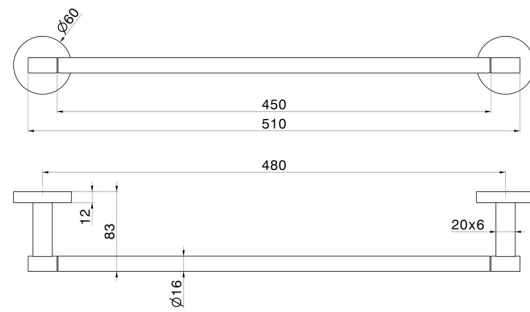

X-STEEL ACCESSORIES

73228X.59.098

Medium towel rail, 45 cm - finish PVD Brushed Pale Gold

PVD Brushed Pale Gold

FEATURES

Installation

Wall mounted

TECHNICAL DRAWING

X-STEEL ACCESSORIES

73228X.59.098

Medium towel rail, 45 cm - finish PVD Brushed Pale Gold

AVAILABLE FINISHES

59.098

PVD Brushed Pale Gold

50.050

finish Stainless Steel