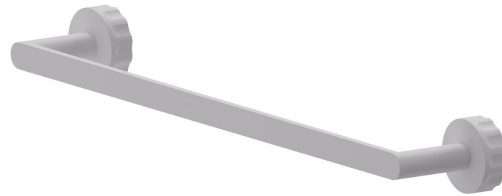

IONIKA ACCESSORIES

73528.01.014

Medium towel rail, 45 cm - finish Matt White

FEATURES

Installation

Wall mounted

TECHNICAL DRAWING

IONIKA ACCESSORIES

73528.01.014

Medium towel rail, 45 cm - finish Matt White

AVAILABLE FINISHES

01.014

Matt White

01.093

finish Matt Black

21.018