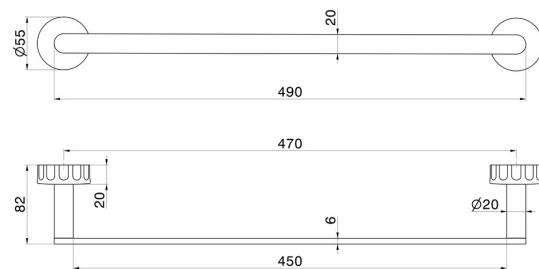

IONIKA ACCESSORIES

73528.01.014

Medium towel rail, 45 cm - finish Matt White

FEATURES

Installation

Wall mounted

TECHNICAL DRAWING

IONIKA ACCESSORIES

73528.01.014

Medium towel rail, 45 cm - finish Matt White

AVAILABLE FINISHES

01.014

Matt White

01.093

finish Matt Black

21.018