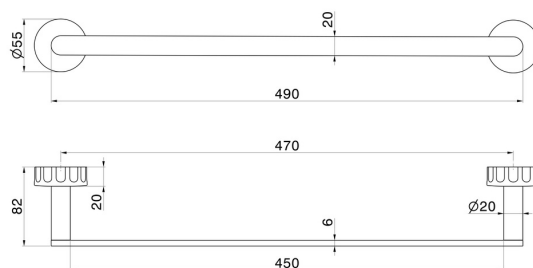

## FEATURES

---

Installation

**Wall mounted**

## TECHNICAL DRAWING

---

## IONIKA ACCESSORIES

**73528.01.093**

Medium towel rail, 45 cm - finish Matt Black