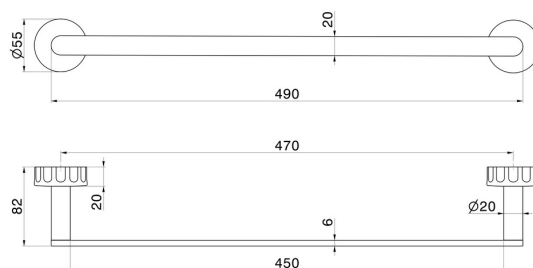

IONIKA ACCESSORIES

73528.21.018

Medium towel rail, 45 cm - finish Chrome

Chrome

FEATURES

Installation

Wall mounted

TECHNICAL DRAWING

IONIKA ACCESSORIES

73528.21.018

Medium towel rail, 45 cm - finish Chrome

AVAILABLE FINISHES

21.018

Chrome

01.014

finish Matt White