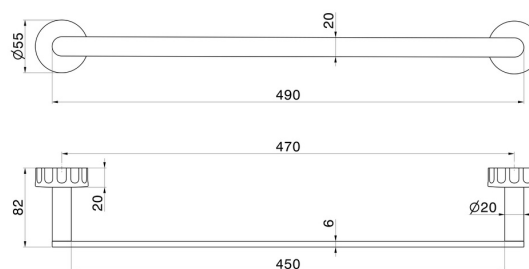

# IONIKA ACCESSORIES

73528.59.064

Medium towel rail, 45 cm - finish PVD Brushed Gun Metal

PVD Brushed Gun Metal

## FEATURES

---

Installation

**Wall mounted**

## TECHNICAL DRAWING

---

## IONIKA ACCESSORIES

**73528.59.064**

Medium towel rail, 45 cm - finish PVD Brushed Gun Metal