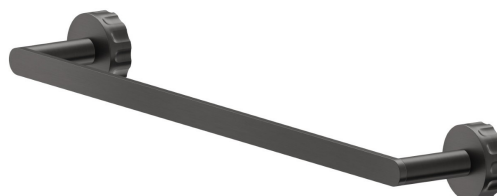

# IONIKA ACCESSORIES

73528.59.064

Medium towel rail, 45 cm - finish PVD Brushed Gun Metal

PVD Brushed Gun Metal

## FEATURES

---

Installation

**Wall mounted**

## IONIKA ACCESSORIES

**73528.59.064**

Medium towel rail, 45 cm - finish PVD Brushed Gun Metal