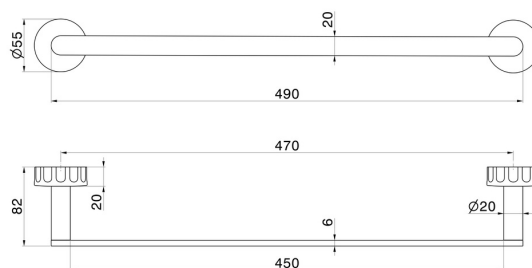

IONIKA ACCESSORIES

73528.59.066

Medium towel rail, 45 cm - finish PVD Brushed steel

PVD Brushed steel

FEATURES

Installation

Wall mounted

TECHNICAL DRAWING

IONIKA ACCESSORIES

73528.59.066

Medium towel rail, 45 cm - finish PVD Brushed steel

AVAILABLE FINISHES

59.066

PVD Brushed steel

01.014

finish Matt White