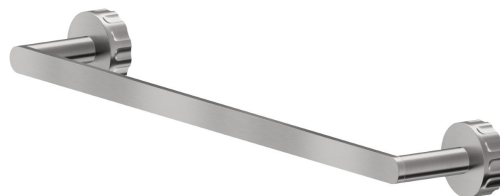

IONIKA ACCESSORIES

73528.59.066

Medium towel rail, 45 cm - finish PVD Brushed steel

PVD Brushed steel

FEATURES

Installation

Wall mounted

TECHNICAL DRAWING

IONIKA ACCESSORIES

73528.59.066

Medium towel rail, 45 cm - finish PVD Brushed steel

AVAILABLE FINISHES

59.066

PVD Brushed steel

01.014

finish Matt White

01.093

finish Matt Black

21.018

finish Chrome

59.064

finish PVD Brushed Gun Metal

59.067

finish PVD Brushed Copper Bronze

59.098

finish PVD Brushed Pale Gold

61.020

finish PVD Glossy Gold