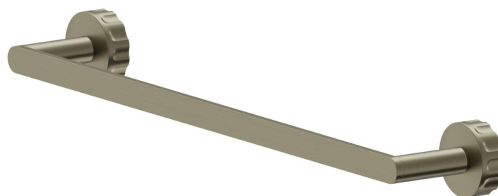

# IONIKA ACCESSORIES

73528.59.098

Medium towel rail, 45 cm - finish PVD Brushed Pale Gold

PVD Brushed Pale Gold

## FEATURES

---

Installation

**Wall mounted**

## IONIKA ACCESSORIES

**73528.59.098**

Medium towel rail, 45 cm - finish PVD Brushed Pale Gold