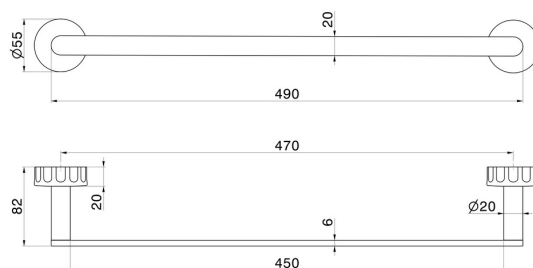

# IONIKA ACCESSORIES

73528.59.098

Medium towel rail, 45 cm - finish PVD Brushed Pale Gold

PVD Brushed Pale Gold

## FEATURES

---

Installation

**Wall mounted**

## TECHNICAL DRAWING

---

## IONIKA ACCESSORIES

**73528.59.098**

Medium towel rail, 45 cm - finish PVD Brushed Pale Gold