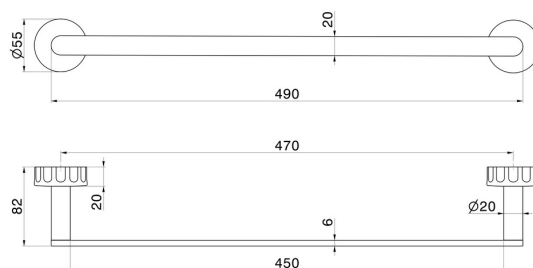

# IONIKA ACCESSORIES

73528.61.020

Medium towel rail, 45 cm - finish PVD Glossy Gold

PVD Glossy Gold

## FEATURES

---

Installation

**Wall mounted**

## TECHNICAL DRAWING

---

## IONIKA ACCESSORIES

**73528.61.020**

Medium towel rail, 45 cm - finish PVD Glossy Gold