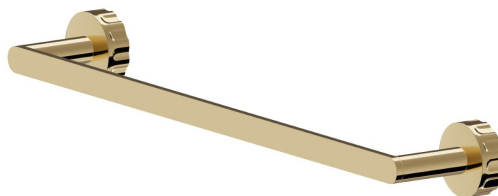

# IONIKA ACCESSORIES

73528.61.020

Medium towel rail, 45 cm - finish PVD Glossy Gold

PVD Glossy Gold

## FEATURES

---

Installation

**Wall mounted**

## IONIKA ACCESSORIES

**73528.61.020**

Medium towel rail, 45 cm - finish PVD Glossy Gold

**59.098**

finish PVD Brushed Pale Gold