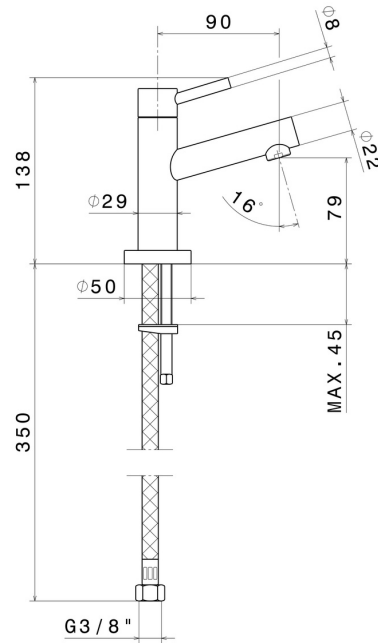

X-TREND

2260.31.028

One outlet, cold water tap - finish Brushed Nickel

Brushed Nickel

FEATURES

- | | |
|--------------|---------------------|
| Material | Brass |
| Technology | Save Water |
| Installation | Freestanding |
| Control type | Single lever |

TECHNICAL DRAWING

AR Preview
try it in your home

More Details
on our [website](#)

X-TREND

2260.31.028

One outlet, cold water tap - finish Brushed Nickel

AVAILABLE FINISHES

31.028