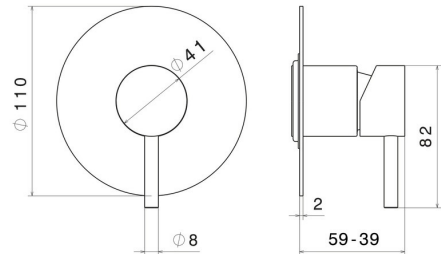

69675EX.59.064

One way out single lever concealed mixer, 1/2" connections - finish PVD Brushed Gun Metal

External part

FEATURES

Material	Stainless Steel
Installation	Wall concealed part
Control type	Single lever
Outlets	1 Way Out
Water mixing	Mechanical
Required for installation	<u>31085.00.000</u>

TECHNICAL DRAWING

69675EX.59.064

One way out single lever concealed mixer, 1/2" connections - finish PVD Brushed Gun Metal

AVAILABLE FINISHES

59.064

PVD Brushed Gun Metal

50.050

finish Stainless Steel