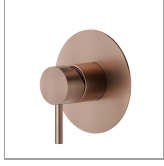

69675EX.59.067

One way out single lever concealed mixer, 1/2" connections - finish PVD Brushed Copper Bronze

External part

FEATURES

Material	Stainless Steel
Installation	Wall concealed part
Control type	Single lever
Outlets	1 Way Out
Water mixing	Mechanical
Required for installation	<u>31085.00.000</u>

TECHNICAL DRAWING

69675EX.59.067

One way out single lever concealed mixer, 1/2" connections - finish PVD Brushed Copper Bronze

AVAILABLE FINISHES

59.067

PVD Brushed Copper Bronze

50.050

finish Stainless Steel

59.064

finish PVD Brushed Gun Metal

59.097

finish PVD Brushed Gold

59.098

finish PVD Brushed Pale Gold