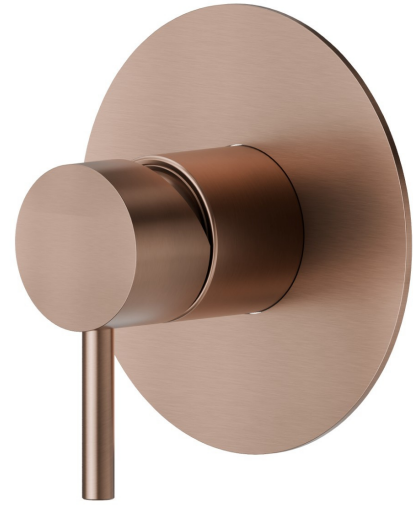

69675EX.59.067

One way out single lever concealed mixer, 1/2" connections - finish PVD Brushed Copper Bronze

External part

FEATURES

Material	Stainless Steel
Installation	Wall concealed part
Control type	Single lever
Outlets	1 Way Out
Water mixing	Mechanical
Required for installation	<u>31085.00.000</u>

TECHNICAL DRAWING

69675EX.59.067

One way out single lever concealed mixer, 1/2" connections - finish PVD Brushed Copper Bronze

AVAILABLE FINISHES

59.067

PVD Brushed Copper Bronze

50.050

finish Stainless Steel

59.064

finish PVD Brushed Gun Metal

59.097

finish PVD Brushed Gold

59.098

finish PVD Brushed Pale Gold