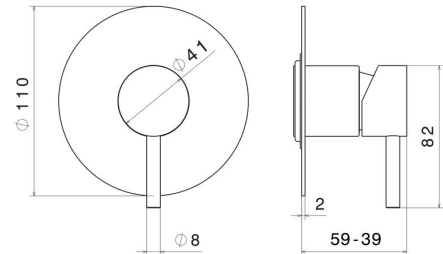

69675EX.59.067

One way out single lever concealed mixer, 1/2" connections - finish PVD Brushed Copper Bronze

External part

FEATURES

Material	Stainless Steel
Installation	Wall concealed part
Control type	Single lever
Outlets	1 Way Out
Water mixing	Mechanical
Required for installation	<u>31085.00.000</u>

TECHNICAL DRAWING

69675EX.59.067

One way out single lever concealed mixer, 1/2" connections - finish PVD Brushed Copper Bronze

AVAILABLE FINISHES

59.067

PVD Brushed Copper Bronze

50.050

finish Stainless Steel