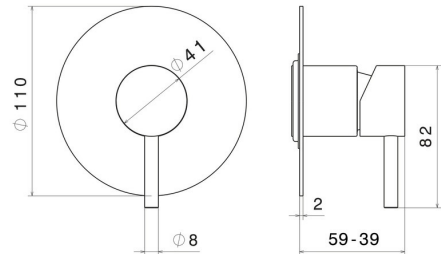

69675EX.59.097

One way out single lever concealed mixer, 1/2" connections - finish PVD Brushed Gold

External part

FEATURES

Material	Stainless Steel
Installation	Wall concealed part
Control type	Single lever
Outlets	1 Way Out
Water mixing	Mechanical
Required for installation	<u>31085.00.000</u>

TECHNICAL DRAWING

69675EX.59.097

One way out single lever concealed mixer, 1/2" connections - finish PVD Brushed Gold

AVAILABLE FINISHES

59.097

PVD Brushed Gold

50.050

finish Stainless Steel