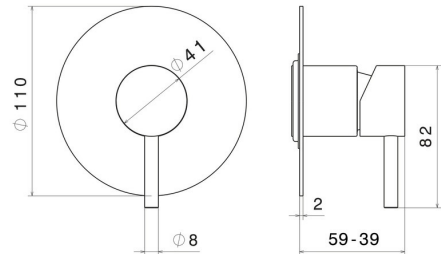

69675EX.59.098

One way out single lever concealed mixer, 1/2" connections - finish PVD Brushed Pale Gold

External part

FEATURES

Material	Stainless Steel
Installation	Wall concealed part
Control type	Single lever
Outlets	1 Way Out
Water mixing	Mechanical
Required for installation	<u>31085.00.000</u>

TECHNICAL DRAWING

69675EX.59.098

One way out single lever concealed mixer, 1/2" connections - finish PVD Brushed Pale Gold

AVAILABLE FINISHES

59.098

PVD Brushed Pale Gold

50.050

finish Stainless Steel